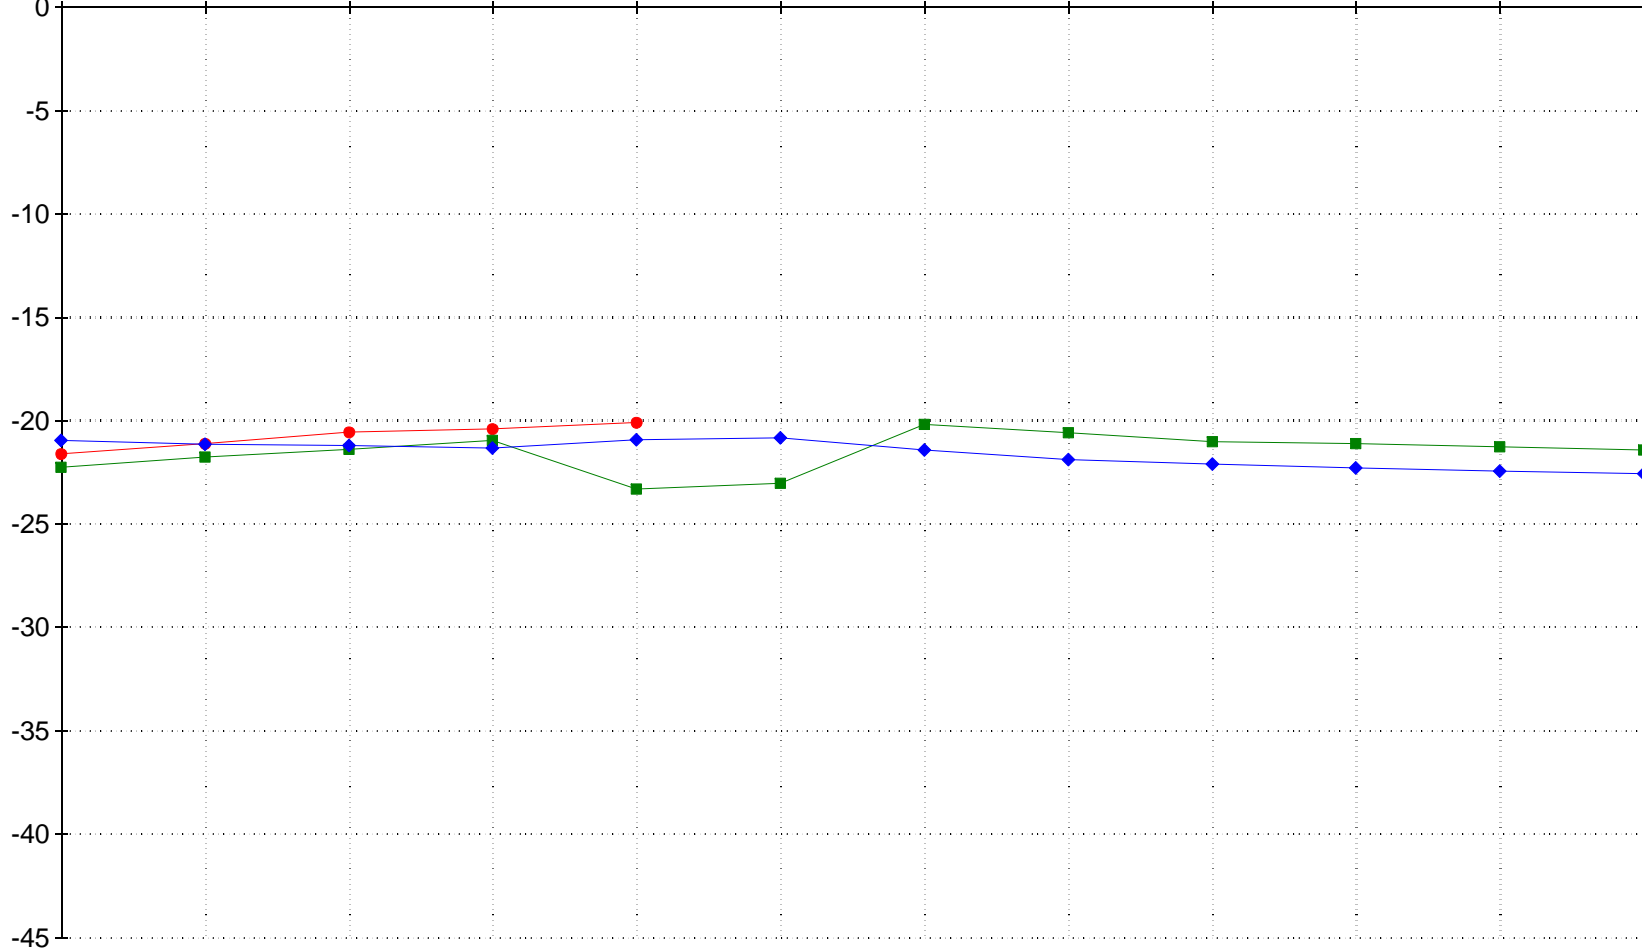

MTOW 7 (136 Rest Area)

January February March April May June July August September October November December

● Water Level 2008 ■ Water Level 2007 ◆ Water Level 2006